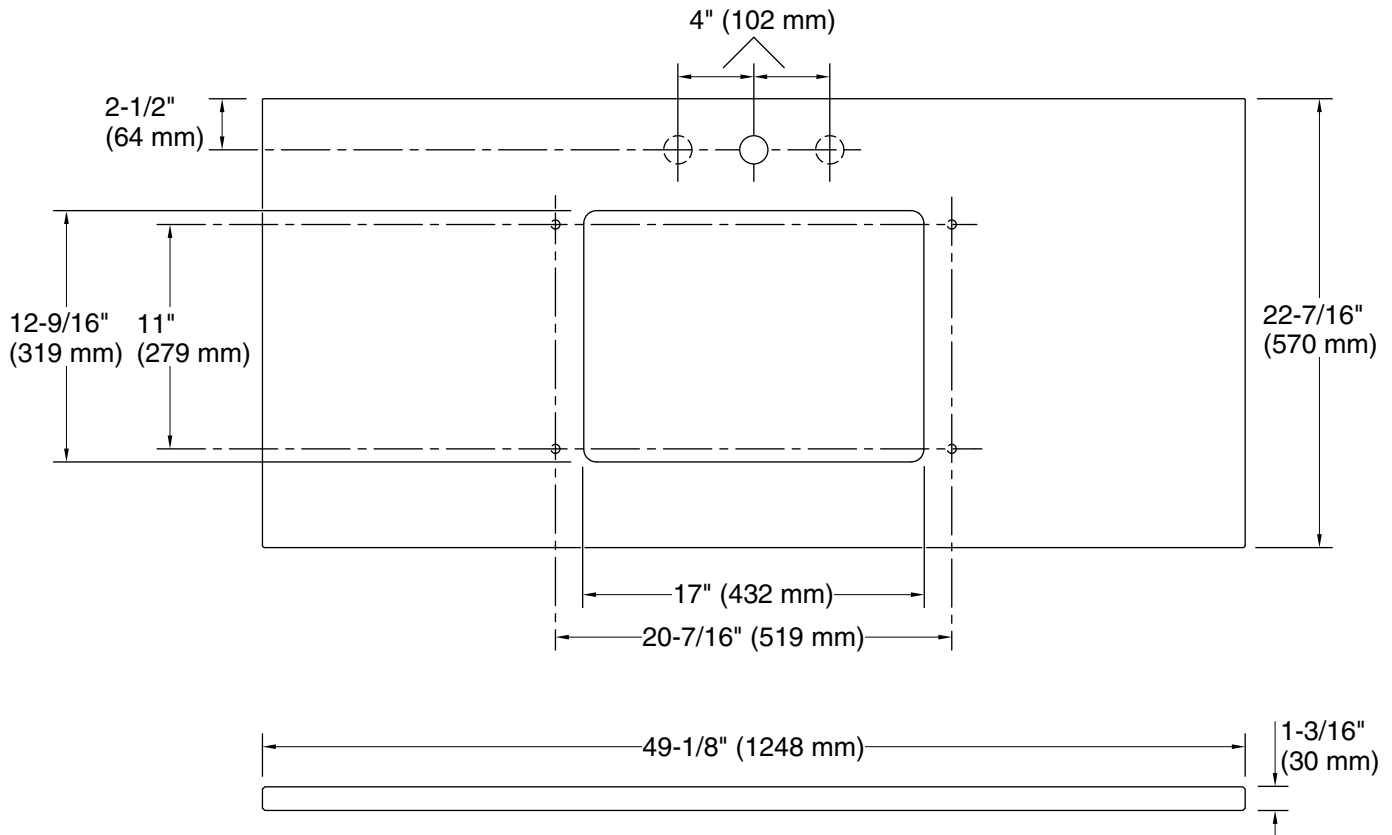

## Installation

- Vanity top
- Single faucet hole with pilot holes for optional 8" (203 mm) widespread faucet configuration

## Technical Information

All product dimensions are nominal.

Installation: Vanity top/ITB

Number of deck 1

holes: